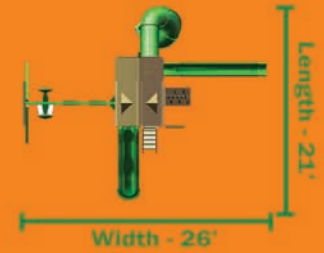

THE ORIGINAL  
SWING SET  
BOX

## Big Skye II

*be a kid again...*

\$ \_\_\_\_\_

Dimensions  
Ground to Top - 12.5'

### Swing Set Features

- Maintenance-free, premium preserved pine poly coated wooden beams
- Tongue and groove wood roof with sun-bursts, dormers, and chimney
- 4" x 4" framing
- 2 play decks - 5' x 5' and 5' x 2.5'
- 5' and 7' deck heights, respectively
- 4" x 6" swing beam
- 3 position swing beam
- Iron ductile swing hangers
- 2 swings with plastisol coated chains
- 1 trapeze bar with plastisol coated bar
- 10' Green Radical Wave slide
- Green Radical Ride tube slide
- 14' commercial grade scoop slide
- Rock wall with climbing rope
- Safety step ladder
- Climbing rope ladder
- Built-in picnic table
- Sandbox with mesh cover
- Safety pads
- Safety handles
- Telescope
- Periscope
- Steering Wheel
- Tic-Tac-Toe panel
- BONUS! Glider swing