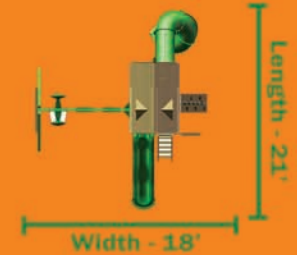

THE ORIGINAL
SWING SET
BOX

Big Skye I

be a kid again...

Dimensions
Ground to Top - 12.5'

Swing Set Features

- Maintenance-free, premium preserved pine poly coated wooden beams
- Tongue and groove wood roof with sun-bursts, dormers, and chimney
- 4" x 4" framing
- 2 play decks - 5' x 5' and 5' x 2.5'
- 5' and 7' deck heights, respectively
- 4" x 6" swing beam
- 3 position swing beam
- Iron ductile swing hangers
- 2 swings with plastisol coated chains
- 1 trapeze bar with plastisol coated bar
- 10' Green Radical Wave slide
- Green Radical Ride tube slide
- Rock wall with climbing rope
- Safety step ladder
- Climbing rope ladder
- Built-in picnic table
- Sandbox with mesh cover
- Safety pads
- Safety handles
- Telescope
- Periscope
- Steering Wheel
- Tic-Tac-Toe panel
- BONUS! Glider swing