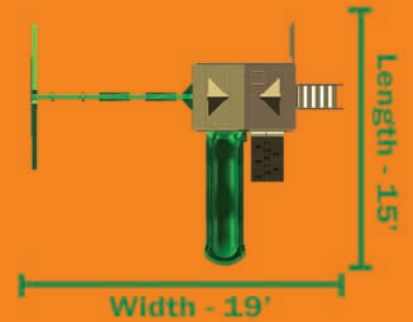

THE ORIGINAL
SWING SET
ABOX

Blue Ridge Chateau

Dimensions
Ground to Top - 11'

Swing Set Features

- Maintenance-free, poly-coated preserved pine structural beams
- Tongue in groove cedar wood roof with sunbursts, dormers, and chimney
- 4" x 4" framing
- 4" x 6" swing beam
- 4' x 6' play deck
- 5' deck height
- 3 position swing beam
- Iron ductile swing hangers
- 2 swings with powder coated chains
- 1 trapeze bar with handles (powder coated chains)
- Rock wall with climbing rope
- Climbing rope ladder
- Built-in picnic table
- Sandbox
- Safety step ladder
- 10' Green Radical Wave slide
- Safety handles
- Telescope
- Tic-Tac-Toe spinner panel