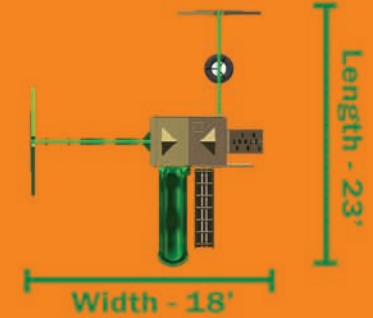

THE ORIGINAL
SWING SET
BOX

Blue Ridge Frontier

be a kid again...

Dimensions
Ground to Top - 11'

Swing Set Features

- Maintenance-free, premium preserved pine poly-coated wooden beams
- Tongue in groove wood roof with sun-bursts, dormers, and chimney
- Solid 4" x 6" swing beam
- 4" x 4" framing
- 5' deck height
- 4' x 6' fort deck
- 3 position swing beam
- Iron ductile swing hangers
- 2 swings with powder coated chains
- 1 trapeze bar with powder coated chains
- Turbo fire swing with swivel
- 10' green Radical Wave slide
- Deluxe climbing ramp with rope
- Climbing rope ladder
- Rock wall with climbing rope
- Built in picnic table
- Sandbox
- Safety handles
- Exclusive Tic-Tac-Toe spinner panel
- Telescope