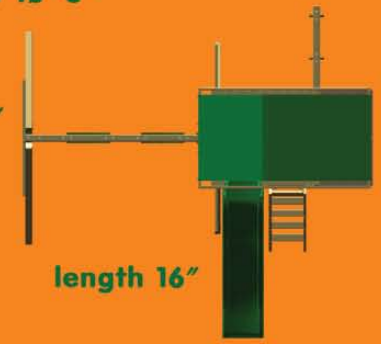

THE ORIGINAL SWING SET A BOX

### DIMENSIONS

height 10' 6"

width 14"

length 16"

### Swing Set Features

- Platform ~ 4' X 4'
- Platform Height ~ 4'
- Safe Entry Ladder
- Rock Wall with Climbing Rope
- Wave Slide
- Heavy Duty Vinyl Canopy
- Swing Beam Positions ~ 2
- Belt Swings ~ 2
- Trapeze Arm with Trapeze Swing ~ 1
- Sandbox
- Steering Wheel, Telescope, Flag Kit, and Safety Handles
- Patented One Piece A-Frame Bracket
- Available in Cedar with Beautiful Amber Finish