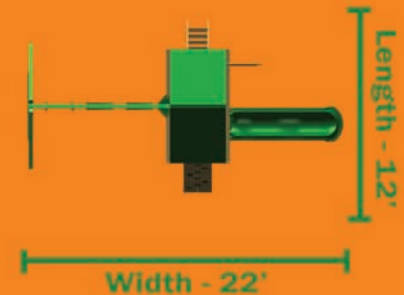

THE ORIGINAL
SWING SET
BOX

Blue Ridge Overlook

be a kid again...

Dimensions
Ground to Top - 11'

Swing Set Features

- Maintenance-free, poly coated wooden beams
- 4" x 4" framing
- 4' x 6' main fort
- 5' deck height
- 4" x 6" swing beam
- Iron ductile swing hangers
- 2 swings with powder coated chains
- 1 trapeze bar with powder coated chains
- 10' Green Radical Wave slide
- Climbing rope ladder
- Rock wall with climbing rope
- Sandbox
- Built-in picnic table
- Safety handles
- Telescope
- Marine-grade vinyl canopy