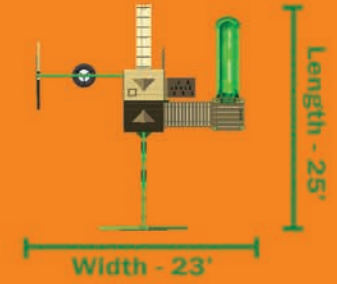

gorilla
playsets

THE ORIGINAL
SWING SET
IN A BOX

Blue Ridge Pioneer Peak

be a kid again...

Dimensions
Ground to Top - 11'

Swing Set Features

- Maintenance-free, poly-coated preserved pine structural beams
- Tongue and groove wood roof with sunbursts, dormers, and chimney
- 4' x 6' main fort deck
- 3' x 3' tower fort deck
- 5' deck height
- 4" x 6" swing beam
- 3 position swing beam
- Iron ductile swing hangers
- 2 swings with powder coated chains
- 1 trapeze bar with powder coated chains
- Turbo tire swing with swivel
- 10' Green Radical Wave slide
- Clatterbridge and tower
- Deluxe climbing ramp with knotted rope
- Rock wall with climbing rope
- Climbing rope ladder
- Built in picnic table
- Sandbox
- Telescope
- Exclusive Tic-Tac-Toe Spinner Panel