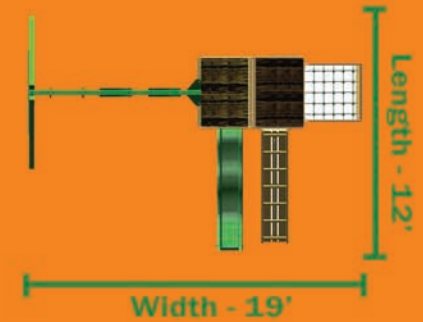

THE ORIGINAL  
SWING SET  
IN A BOX

## Tiki Treehouse

*be a kid again...*

Dimensions  
Ground to Top - 11'