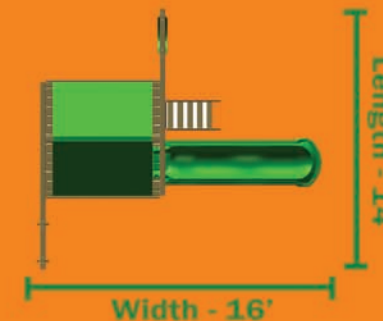

THE ORIGINAL  
SWING SET  
BOX

## Blue Ridge Space Saver

*be a kid again...*

**Dimensions**  
Ground to Top - 11'

### Swing Set Features

- Premium Preserved Pine lumber, factory stained and sealed
- Maintenance-free, poly coated preserved pine wooden beams
- (2) 4" x 6" swing beam
- Iron ductile swing hangers
- 6' x 6' play deck
- 4" x 4" framing
- 5' deck height
- 1 swing and 1 trapeze bar w/ powder coated chains
- 10' green wave slide
- Built-in picnic table
- Sandbox
- Multi-colored marine grade vinyl canopy